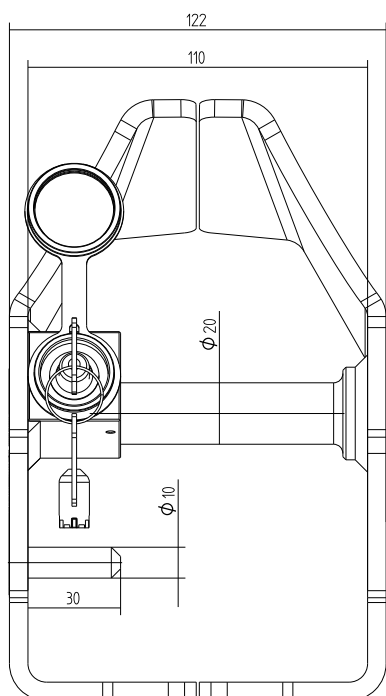

Szanowni Państwo,

poniższa publikacja przedstawia zabezpieczenie antykradzieżowe dla zaczepów KS25, KS30 oraz KS35. Oferowany artykuł charakteryzuje fakt, iż poza blokadą zapobiegającą odhaczeniu zaczepu z kuli haka, uniemożliwia on odkręcenie zaczepu z suwadła urządzenia najazdowego. Zabezpieczenie wykonane jest ze stali ocynkowanej ogniowo, dzięki czemu jest mocne i odporne na działanie warunków atmosferycznych.

Zabezpieczenie oferowane jest w komplecie z kulą Safety Ball KSB50.

W zestawie znajduje się również zamek z dwoma kluczami, który jest dodatkowo zabezpieczony przed dostaniem się do wnętrza wody poprzez specjalnie dedykowaną zatyczkę zamka.

Art. Nr 210741.001